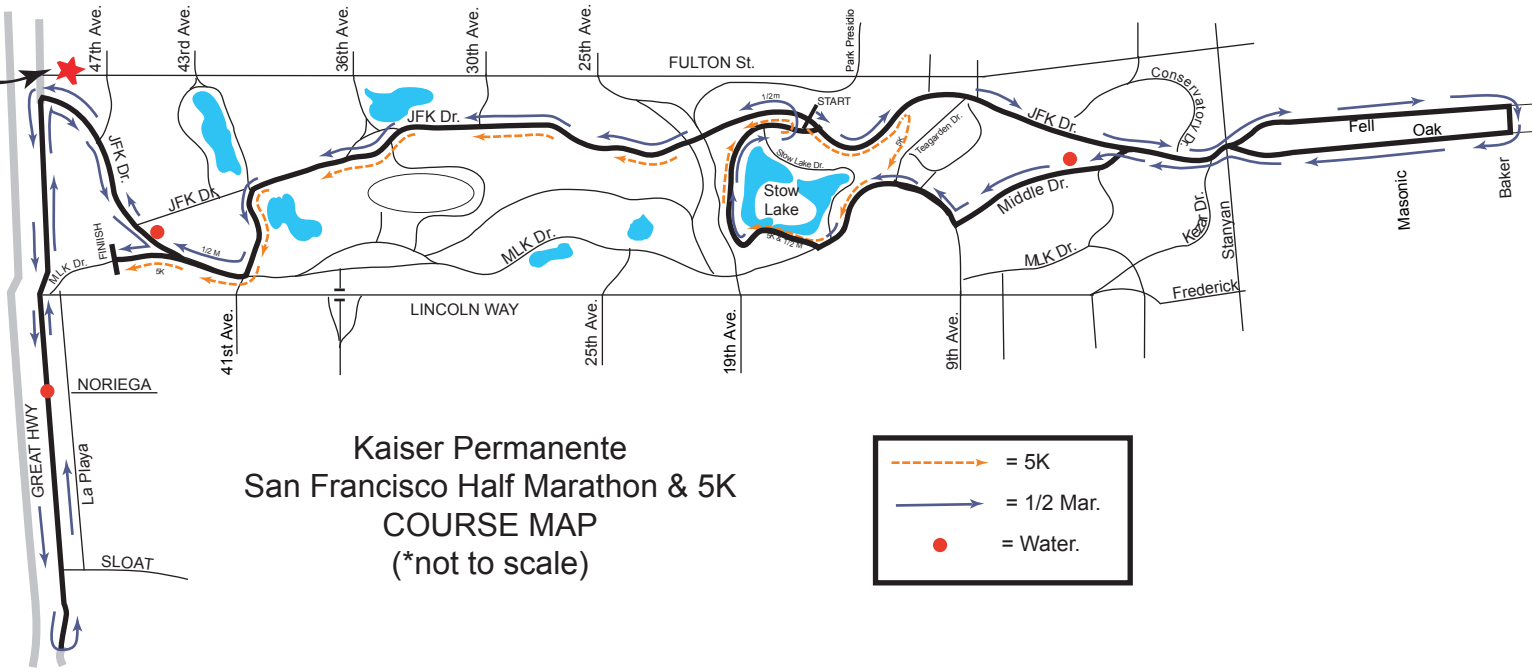

SHUTTLE TO START
pick up here

Kaiser Permanente
San Francisco Half Marathon & 5K
COURSE MAP
(*not to scale)

- = 5K
- = 1/2 Mar.
- = Water.